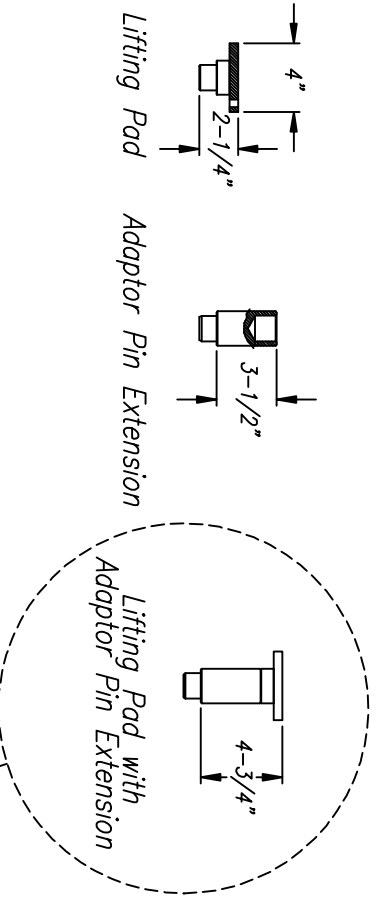

Wheel Assemblys
 (Adjustable: Fits between 36"-52" between opening runways)

Jack Fully Raised with Arms extended