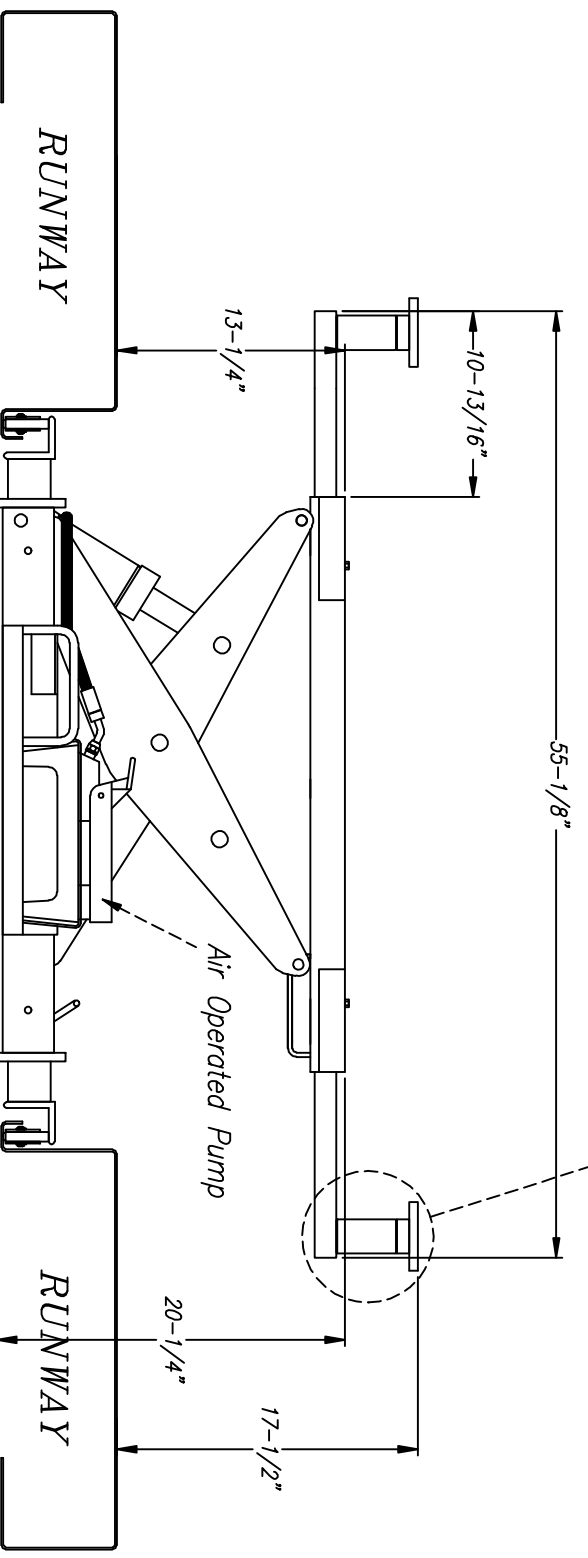

Wheel Assemblys
 (Adjustable: Fits between 36"-52" between opening runways)

Jack Fully Raised with Arms extended